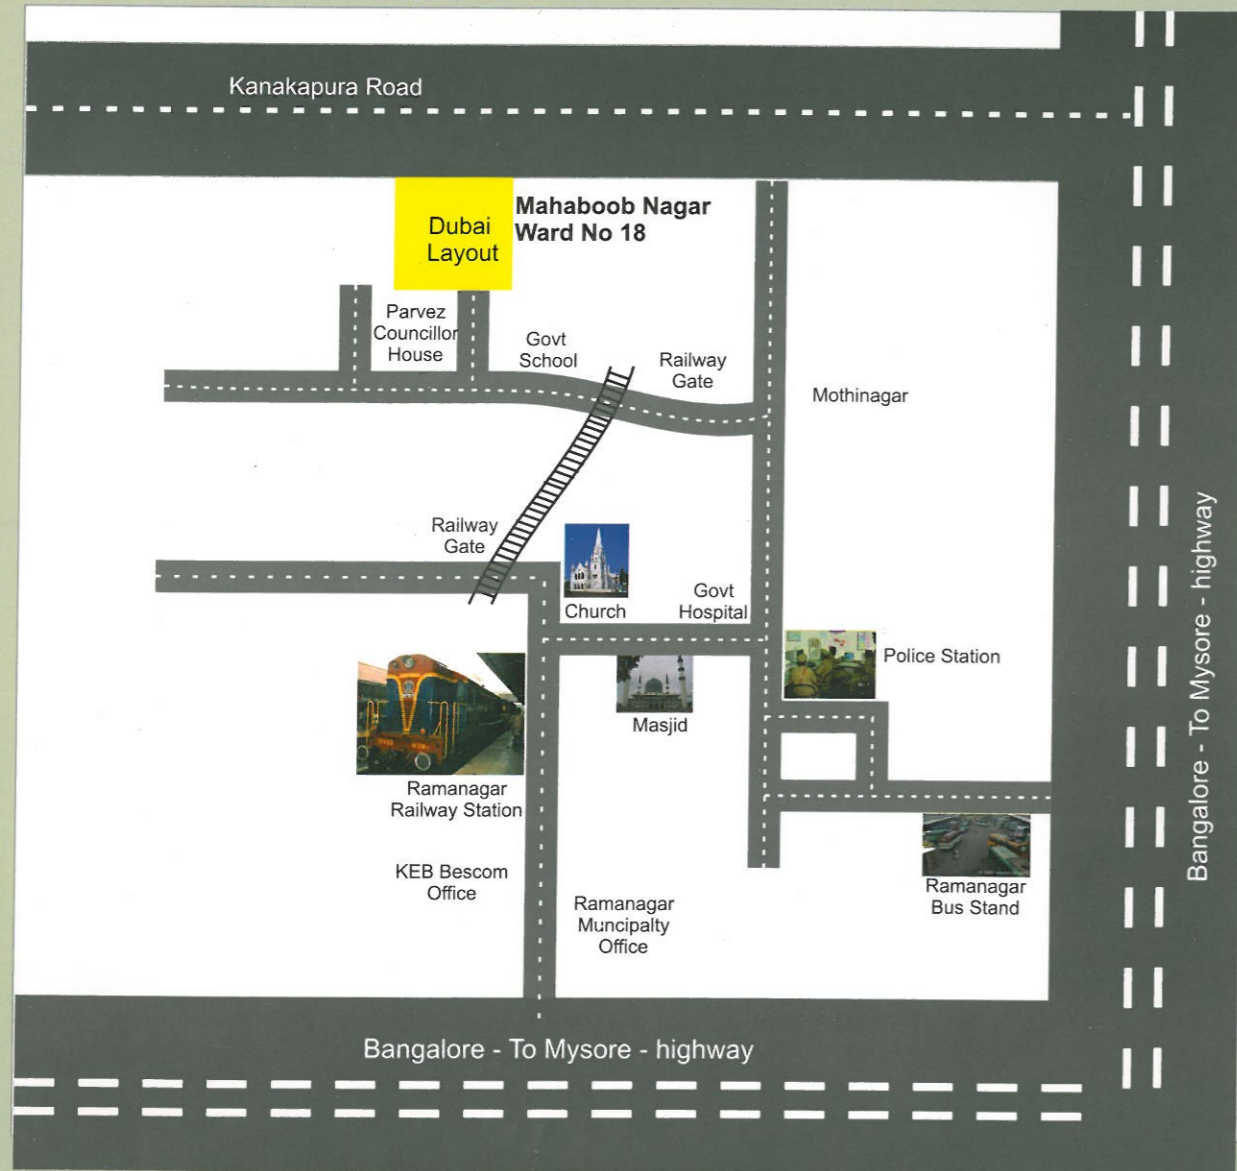

Location Map

of Dubai Layout at Ramanagar Town

EASTEND
BUILDERS & DEVELOPERS

*Dubai
Layout*

Specifications

- ❖ D C Converted Land
- ❖ ALN/SR-258/09-10
- ❖ ALN/SR-259/09-10
- ❖ Individual Site
- ❖ Municipality Khatha
- ❖ Bank Loan Available
- ❖ All round Compound wall / Gated Community